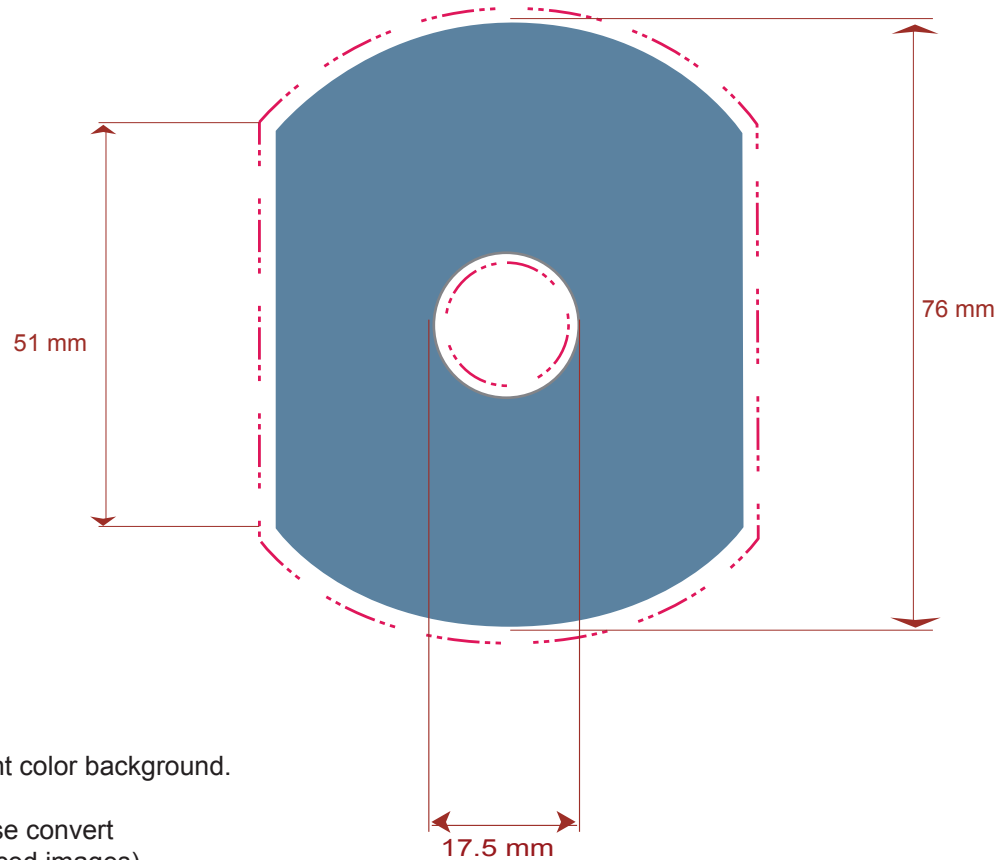

Business Card mini CD/DVD

All artwork, text and images placed on the "Place Artwork Here" Layer will print on the label.

All process white within the printable area will knock out to white.

Clearly indicate if you would like a different color background.